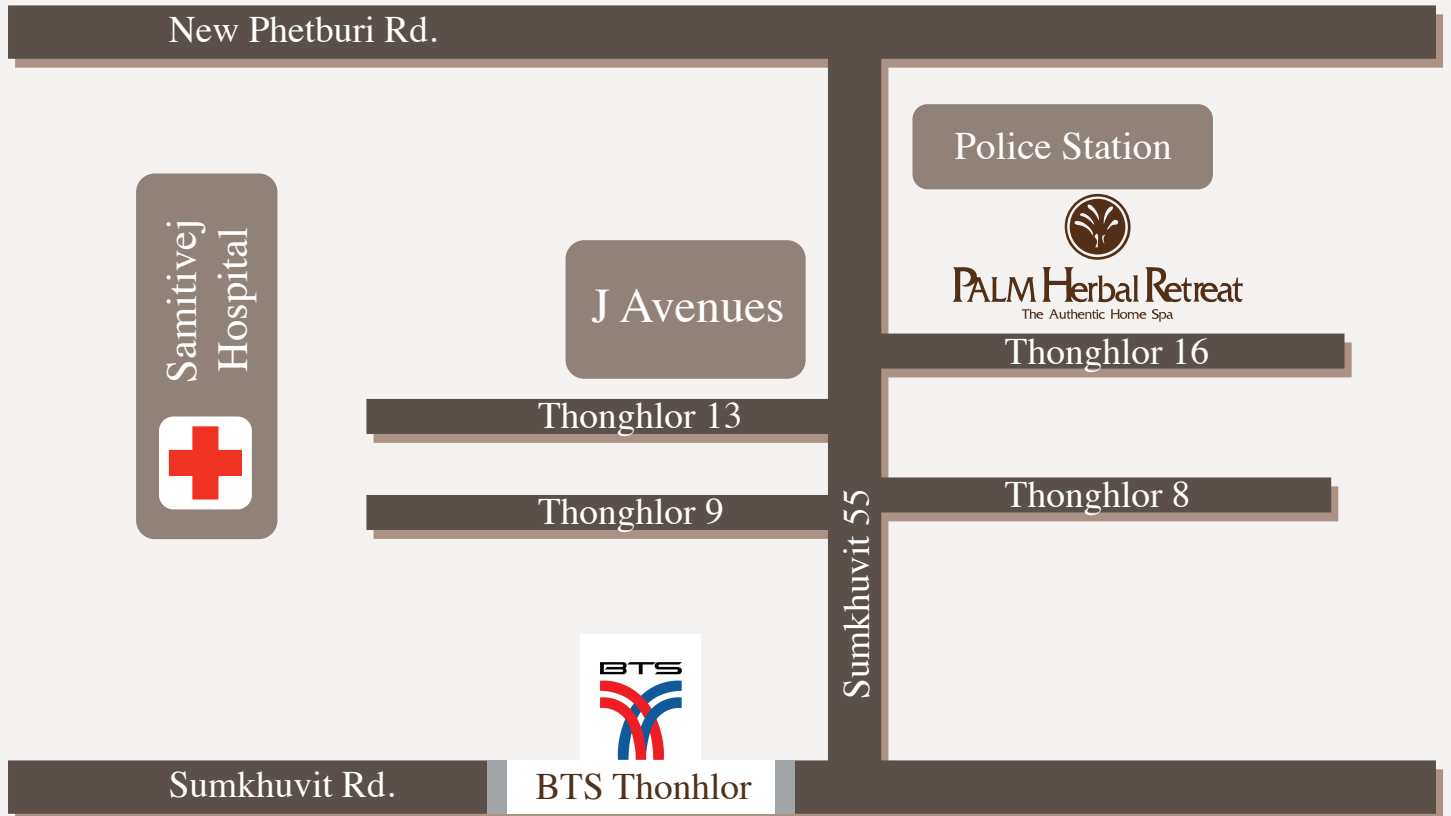

กรุณาส่งที่ ปาล์ม เฮอรัเบิล รีทรีท ทองหล่อ 16

Please send me to Palm Herbal Retreat Thonglor 16

## Our Location

522/2 Thonglor Soi 16

Sukhumvit 55 Road, Klongton Nua, Wattana, Bangkok 10110

BTS : Thong-Lor Station exit #3, Take taxi to Thong-Lor 16 you will arrive within 5 minutes and cost around 40 Baht.

## Operation Hours

We open daily from 10.00 a.m. – 10.00 p.m. with last appointment at 09.00 p.m.